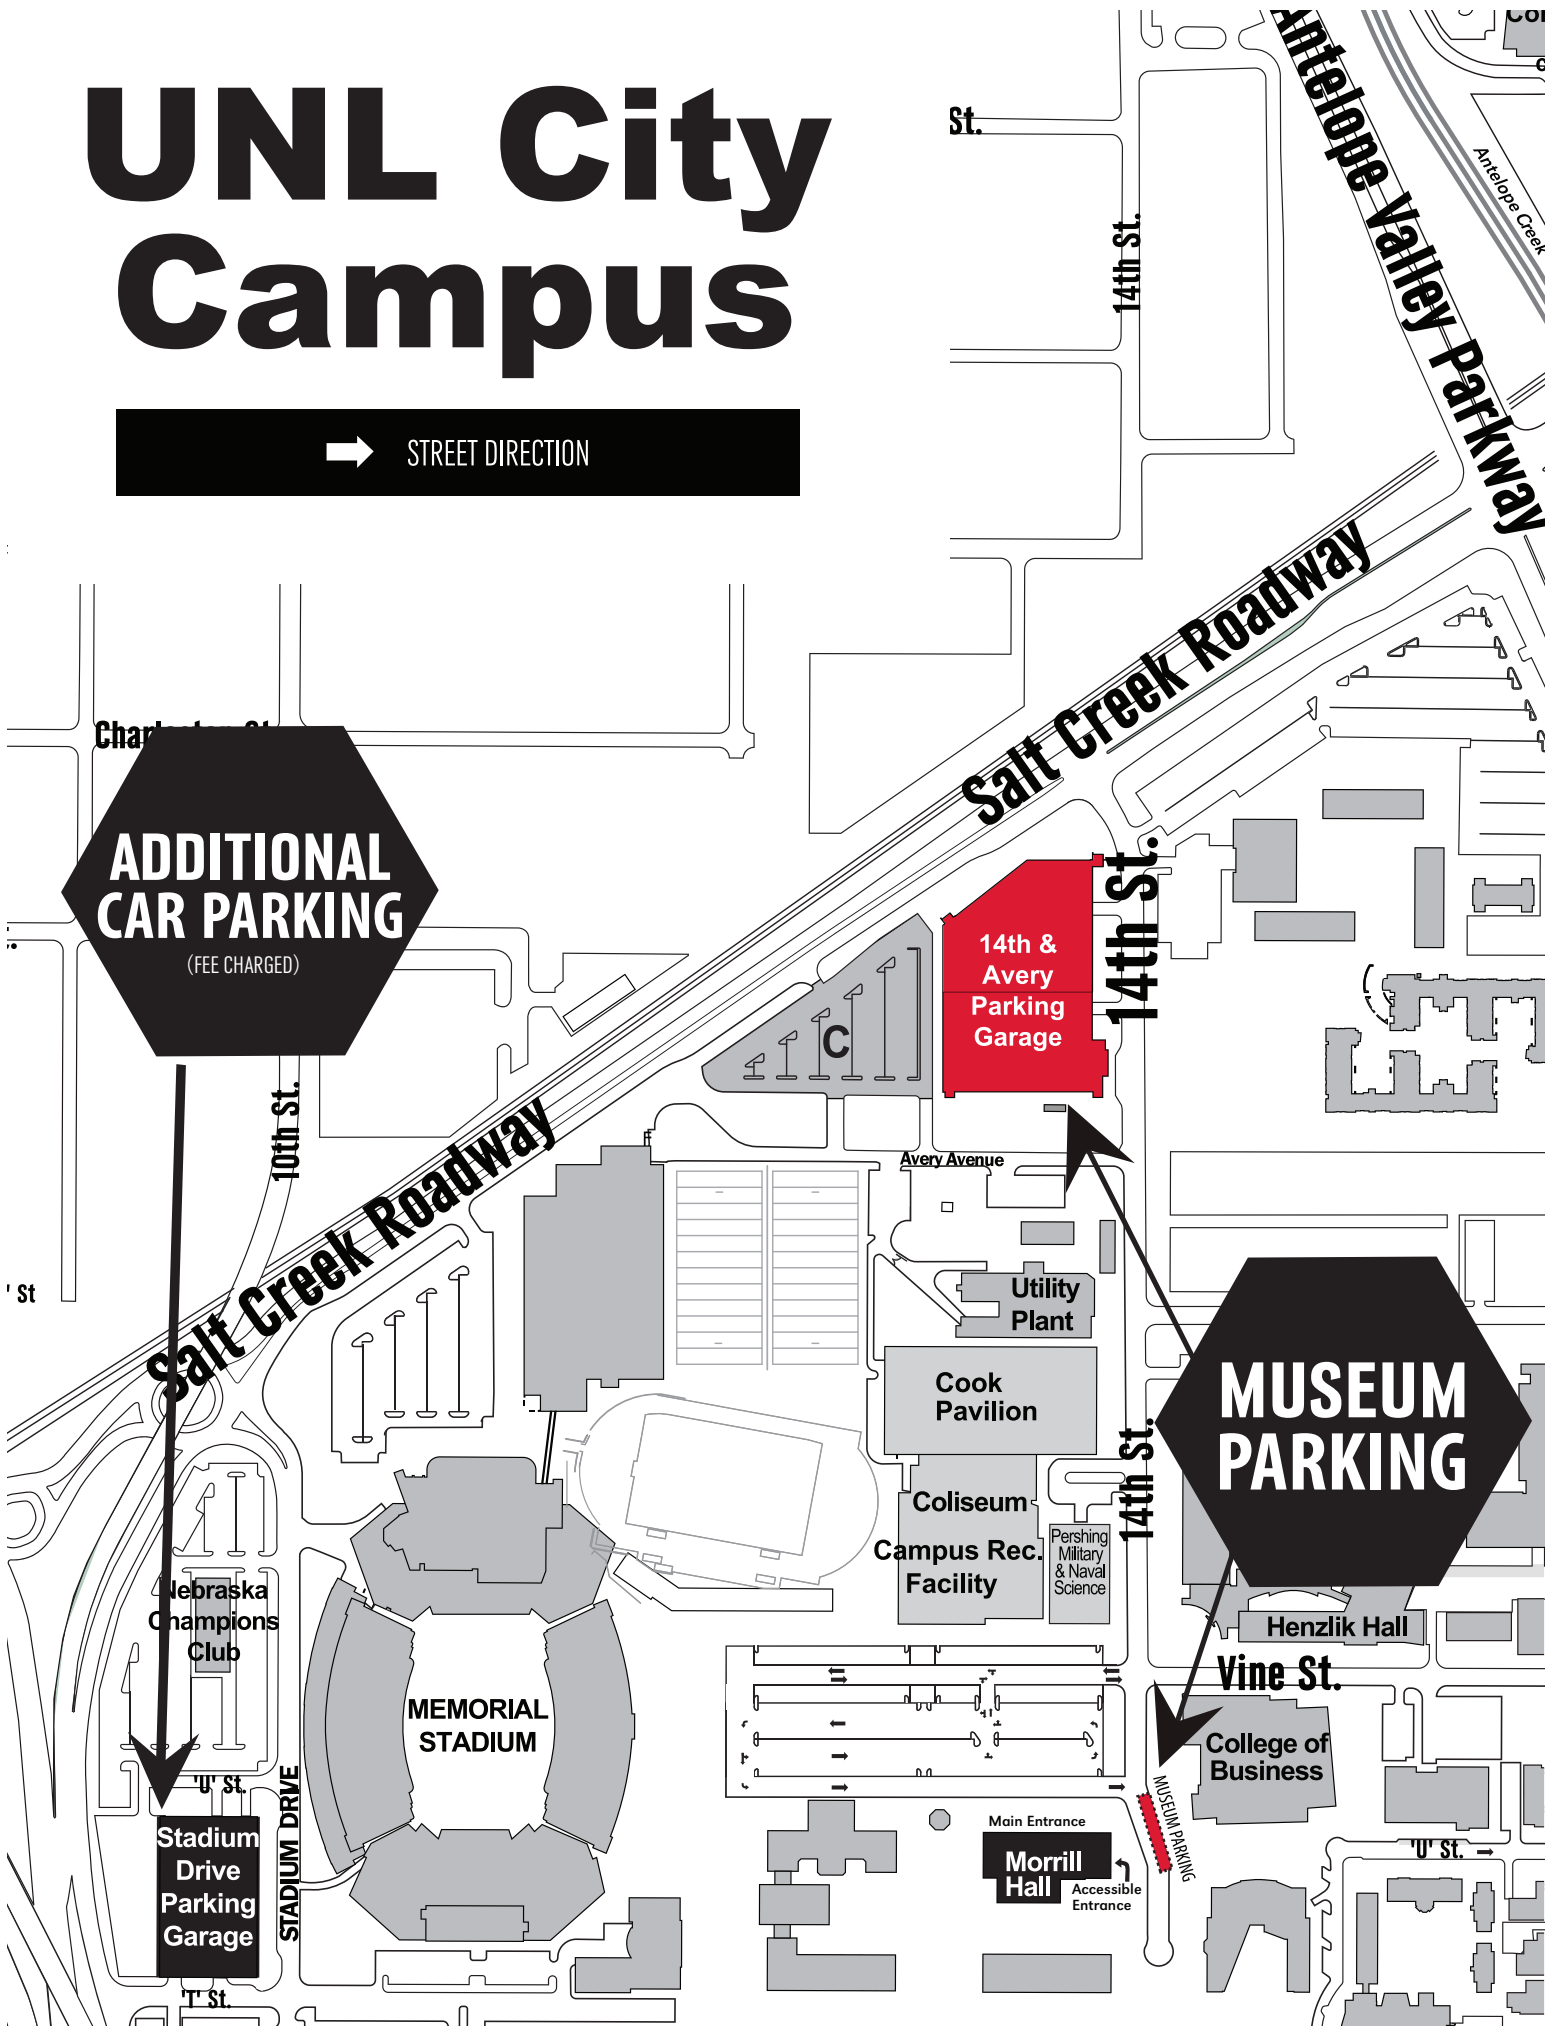

UNL City Campus

→ STREET DIRECTION

ADDITIONAL CAR PARKING
(FEE CHARGED)

14th & Avery Parking Garage

MUSEUM PARKING

Stadium Drive Parking Garage

Morrill Hall
Main Entrance
Accessible Entrance

College of Business

Antelope Valley Parkway

Salt Creek Roadway

14th St.

14th St.

Vine St.

'U' St.

'T' St.

10th St.

'St

Charlton St.

Antelope Creek

**Campus Rec.
Facility**

Pershing
Military
& Naval
Science

14th St.

Henzli

Vine St.

**College of
Business**

MUSEUM PARKING

Main Entrance

**Morrill
Hall**

Accessible
Entrance